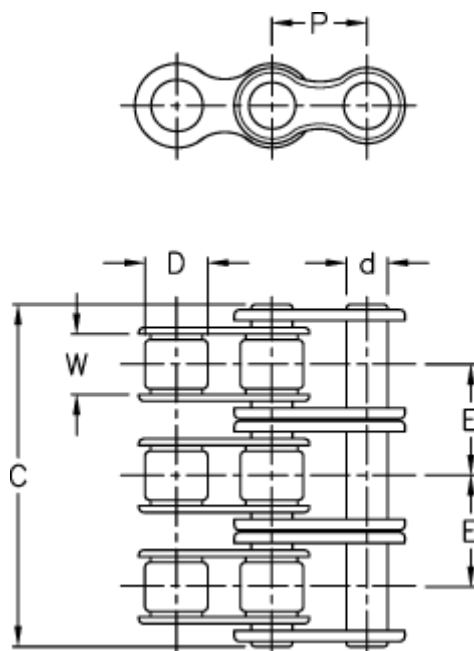

Article number: 6100130051

Description: Connecting link 1/2 x 5/16 triplex 08B-3

Measures

Breaking power = 46240

C = 45,10

d = 4,45

D = 8,51

E = 13,92

For chain size = 1/2 x 5/16

For chain type = 08 B-3

P = 12,70

W = 7,75